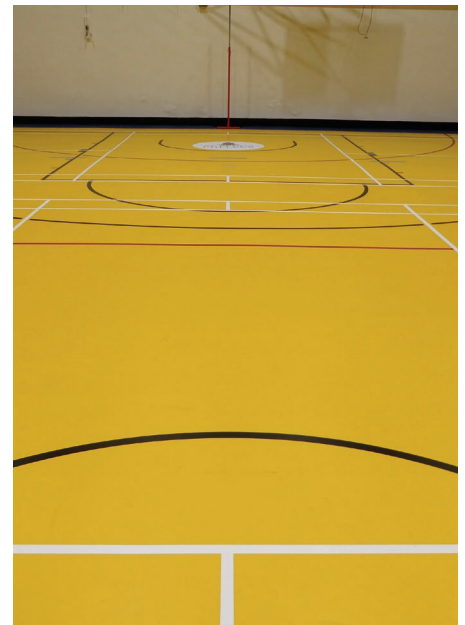

The Taraflex® sports flooring range from Gerflor has been used by the largest international sports federations (volleyball, handball, badminton, table tennis) for decades. Through partnerships with these federations Gerflor has been present at the Summer Olympic Games since 1976. The Taraflex® range offers sensibly priced solutions for every level of performance and it is widely recognised and used within the education, community, leisure and health and fitness sectors.

On the refurbishment challenges that faced St Bede's College Noel McGoff went on to say, "The major consideration for us was to be able to re-open the College for the start of the September term. The College hall is used for a variety of sports and College occasions; therefore, a quick and effective installation was crucial."

Taraflex® Performance is available in 17 colours and 3 wood-effect designs as standard with an addition 110 solid colour options available with a 500sqm minimum order quantity. It offers a P2 category shock absorbency of 35% to 45%. and is recognised for providing durability, safety and comfort without impairing performance.

Taraflex® Performance is treated with the Triple Action ProtecSol® surface treatment, which means no polish is ever required. It contributes to easy maintenance and is anti-friction burn whilst maximising both slide and grip. Taraflex® Performance is an ideal solution for renovation works as it's available with the Dry-Tex™ System perfect for new construction or refurbishment projects with damp subfloors.

Jed Hill ended by commenting, "this was one of our more challenging installations due to subsidence and sub floor issues. Gerflor's Taraflex® Performance sports flooring was the easiest and smoothest element of the installation."

Noel McGoff concluded by saying, "all the staff and pupils are delighted with the new Taraflex® flooring, it is vibrant and comfortable to play sports on. We would have no hesitation in choosing Gerflor sports floorings again."

Learn more about Gerflor solutions, ask for a free sample or contact us to speak to a specialist today by calling 01926 622 600, emailing contractuk@gerflor.com, or visiting gerflor.co.uk for the latest innovations.

For further information on Gerflor's extensive range of flooring solutions please contact us:

UNITED KINGDOM
+44 (0) 1926 622 600
contractuk@gerflor.com
www.gerflor.co.uk

REPUBLIC OF IRELAND
+353 (0) 42 966 1431
gerflorirl@gerflor.com
www.gerflor.ie

[@Gerfloruk](https://twitter.com/Gerfloruk)