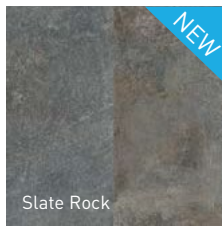

BE INSPIRED...

Let your imagination run free with MY TARAFLEX®.

RETRONAUTE