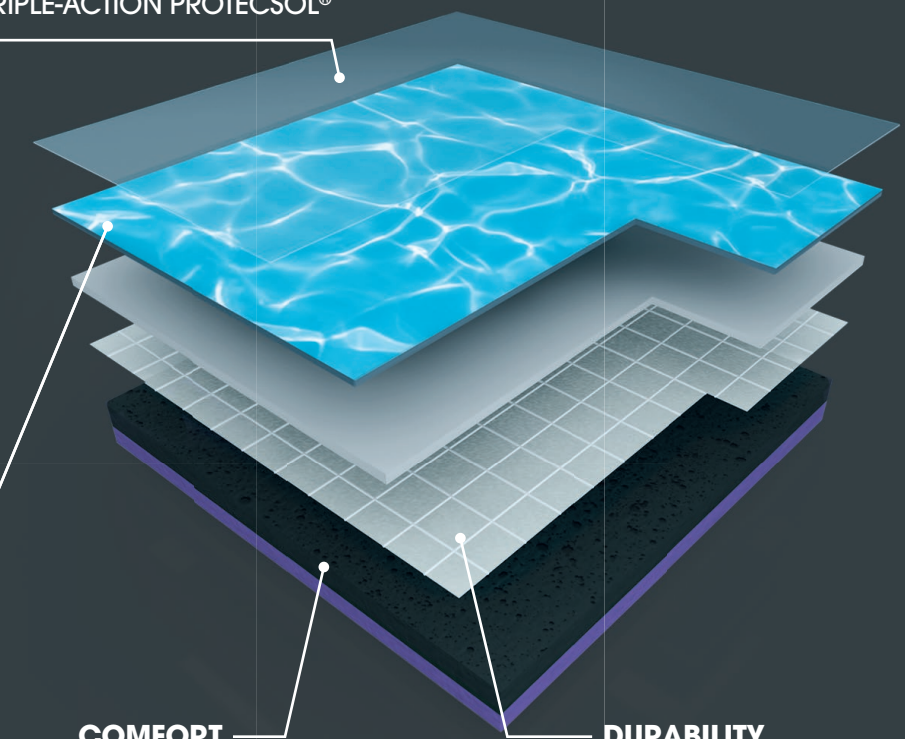

Available with all Taraflex® floors:
Taraflex® Surface, Taraflex® Evolution,
Taraflex® Performance, Taraflex® Comfort
and Taraflex® Multi-Use (as shown below).

**EASY TO MAINTAIN
& SECURE FOOTHOLD**
TRIPLE-ACTION PROTECSOL®

**COMFORT
& PROTECTION
OF PLAYERS**
NEW FOAM
TECHNOLOGY:
CXP HD+

**DURABILITY
& ABRASION
RESISTANCE**
SURFACE REINFORCED
WITH FIBREGLASS GRID
D-Max

BE INSPIRED...

Let your imagination run free with MY TARAFLEX®.