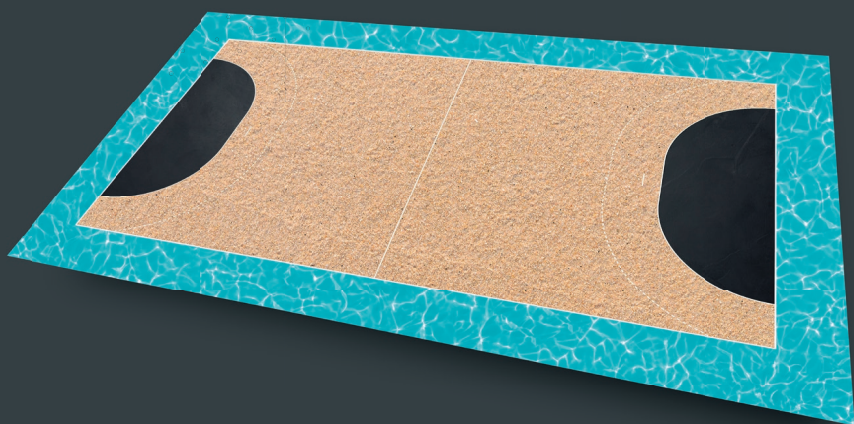

NEW
INNOVATION

THIS IS
MY TARAFLEX®
WHAT WILL YOURS BE?

Introducing MY TARAFLEX®, thanks to the digital printing process, our world class sports flooring can now be customised with your world class designs.

Gerflor®
theflooringgroup